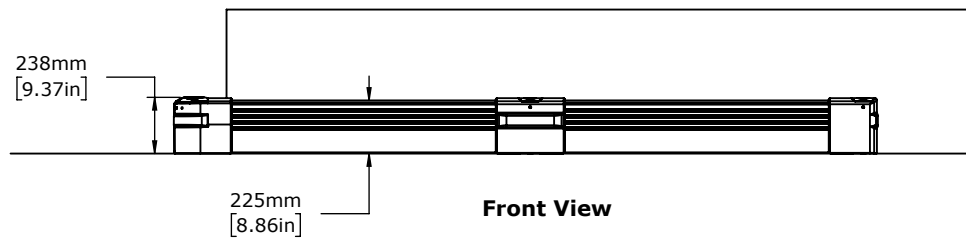

Front View

PROPRIETARY-CONFIDENTIAL: This document contains information proprietary to McCue Corporation. This information is not to be used in any way, disclosed to others or reproduced, in whole or in part, except as expressly authorized in writing by McCue Corporation. Any reproduction of this document, in whole or in part, must include this notice.

Crash Barrier Customer Drawing	
McCue	
Peabody, MA 01960, USA +1 (800) 800 8503 customer@mc cue.com	
Milton Keynes, United Kingdom +44 (0)1908 365 511 uksales@mc cue.com	
Xiamen, Fujian, China +86-592-2200790	
mc cue.com